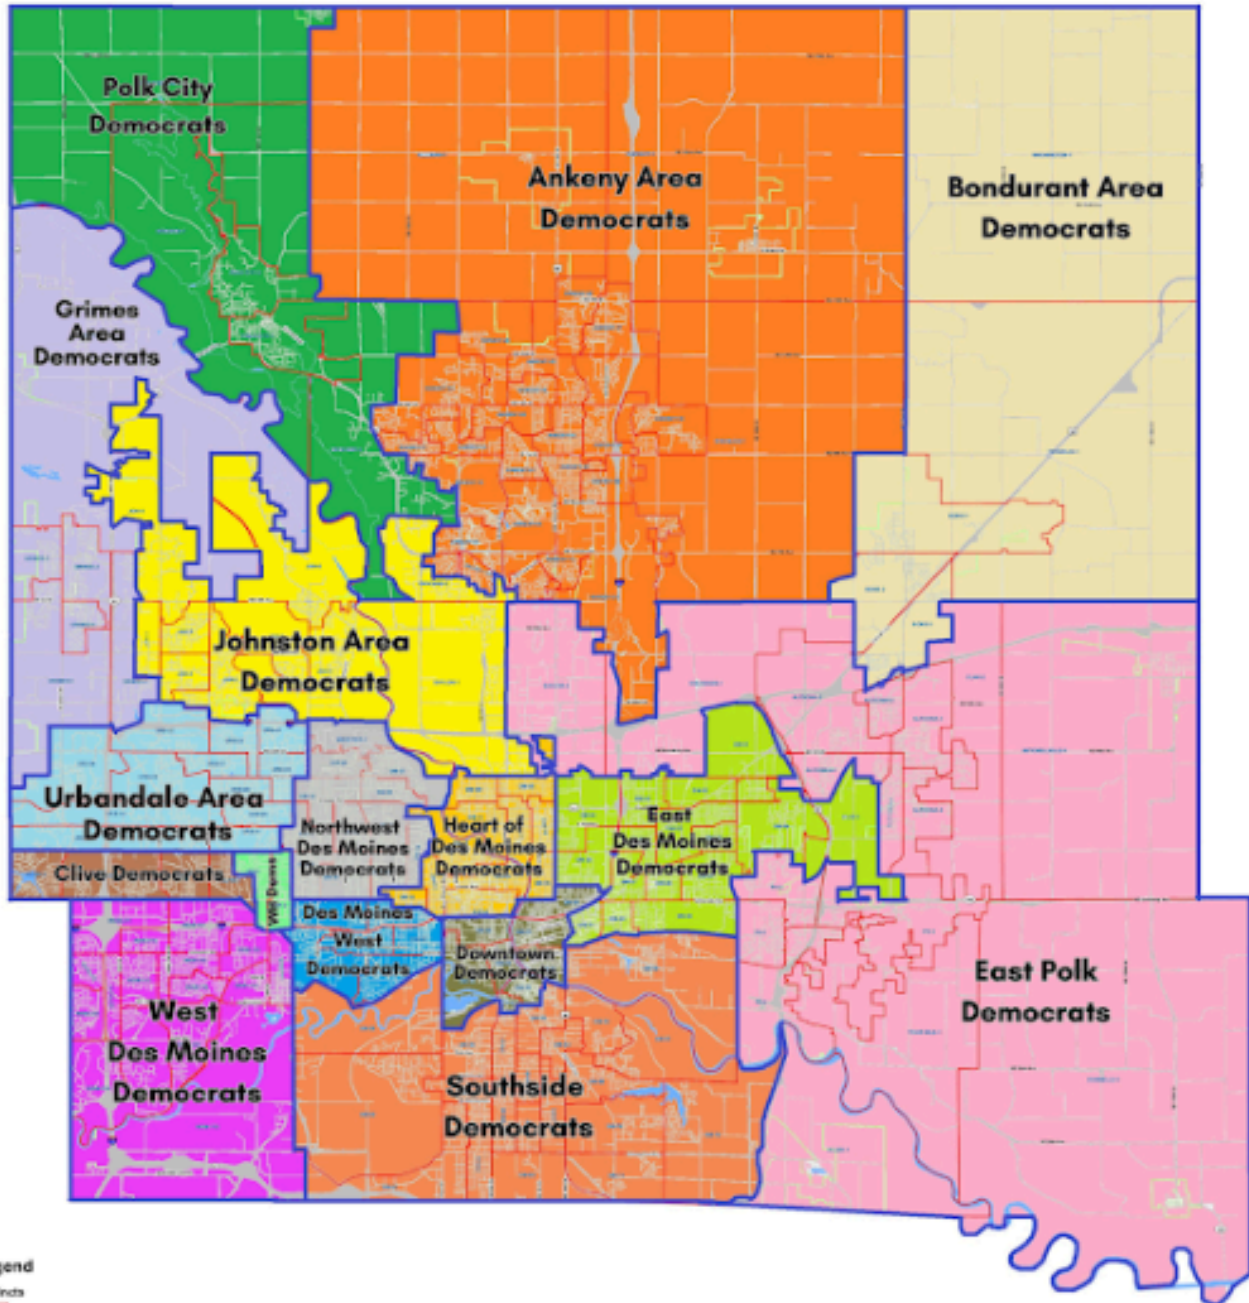

Polk County Neighborhood Groups

Legend

precincts

Map of Polk County, Iowa, 2022